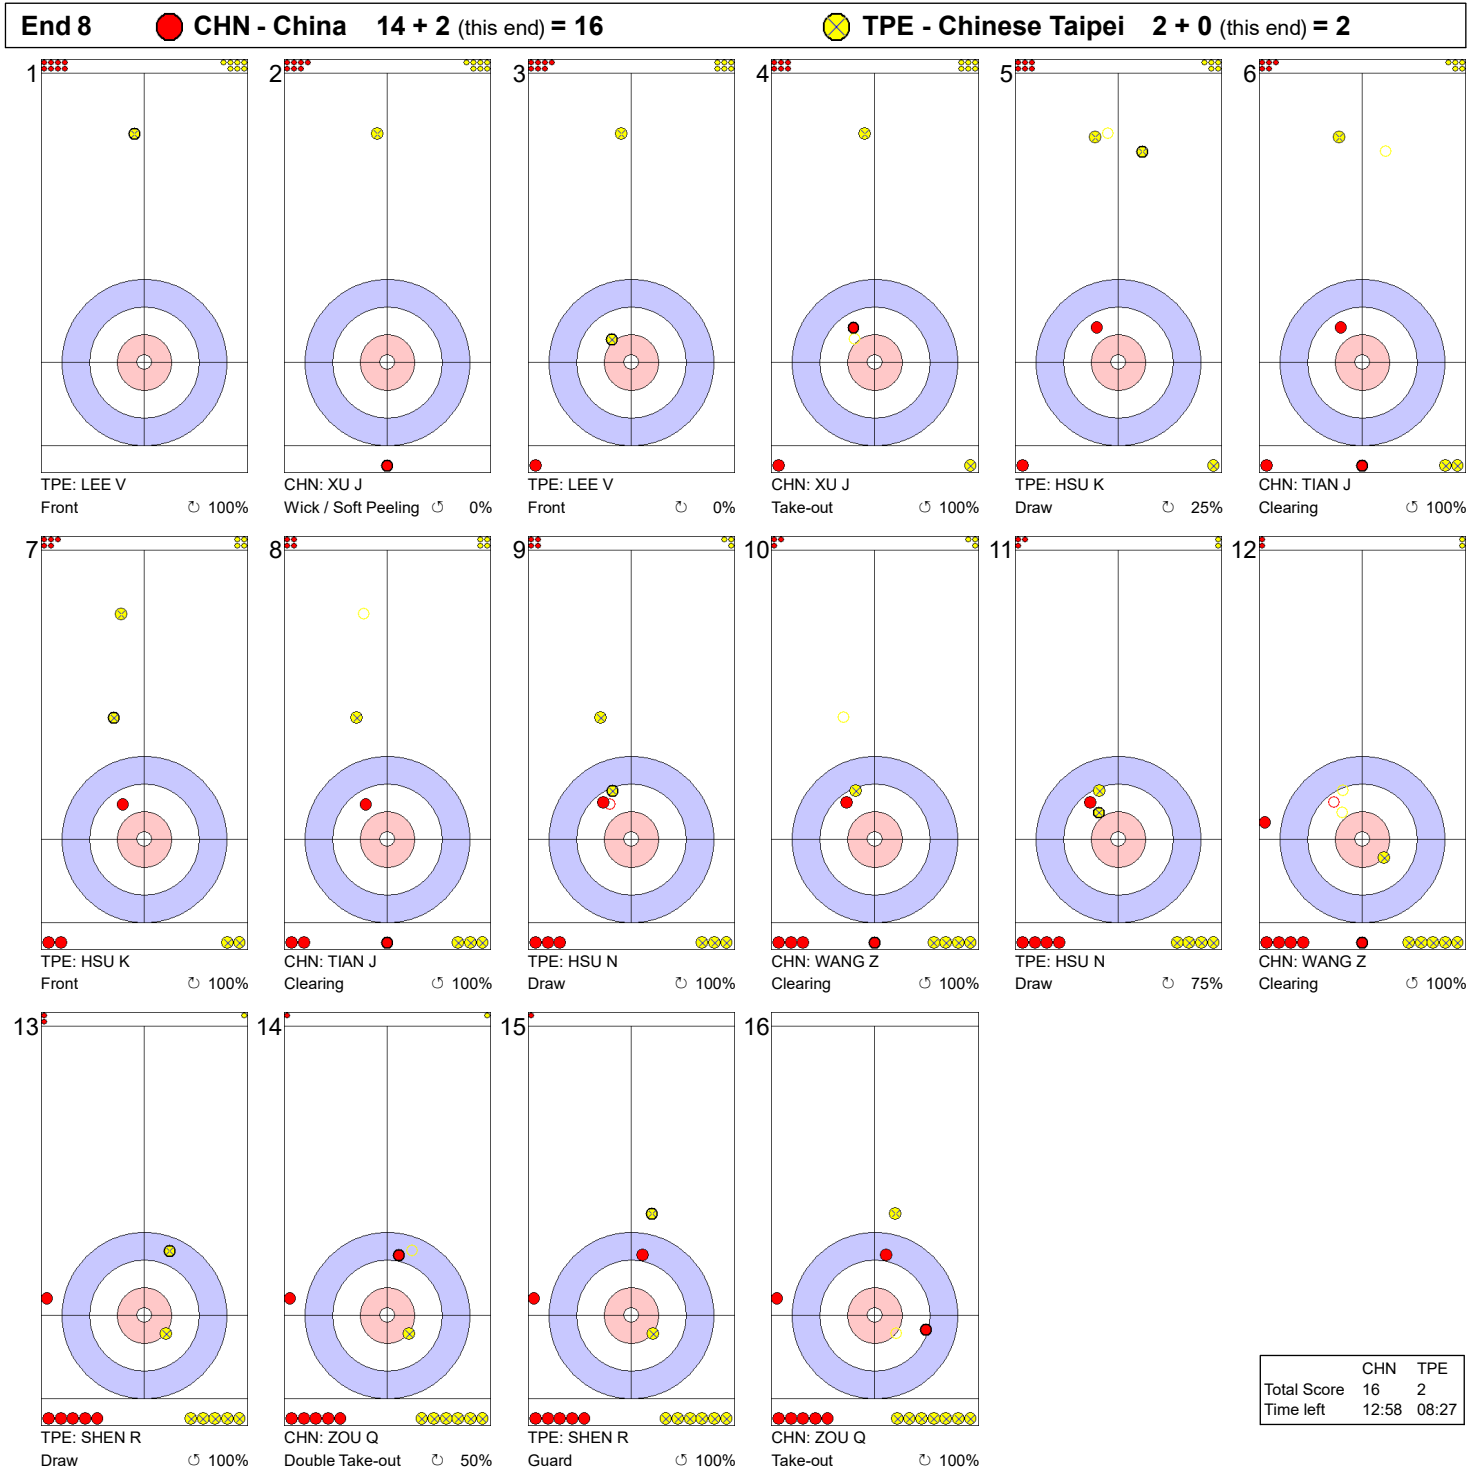

Game - Shot by Shot

Legend:
 ↻ Clockwise ↺ Counter-clockwise - Not considered

Game - Shot by Shot

Legend:
 ↻ Clockwise ↺ Counter-clockwise - Not considered

Game - Shot by Shot

Legend:
 ↻ Clockwise ↺ Counter-clockwise - Not considered

Game - Shot by Shot

Legend:
 ↻ Clockwise ↺ Counter-clockwise - Not considered

Game - Shot by Shot

Legend:
 ↻ Clockwise ↺ Counter-clockwise - Not considered