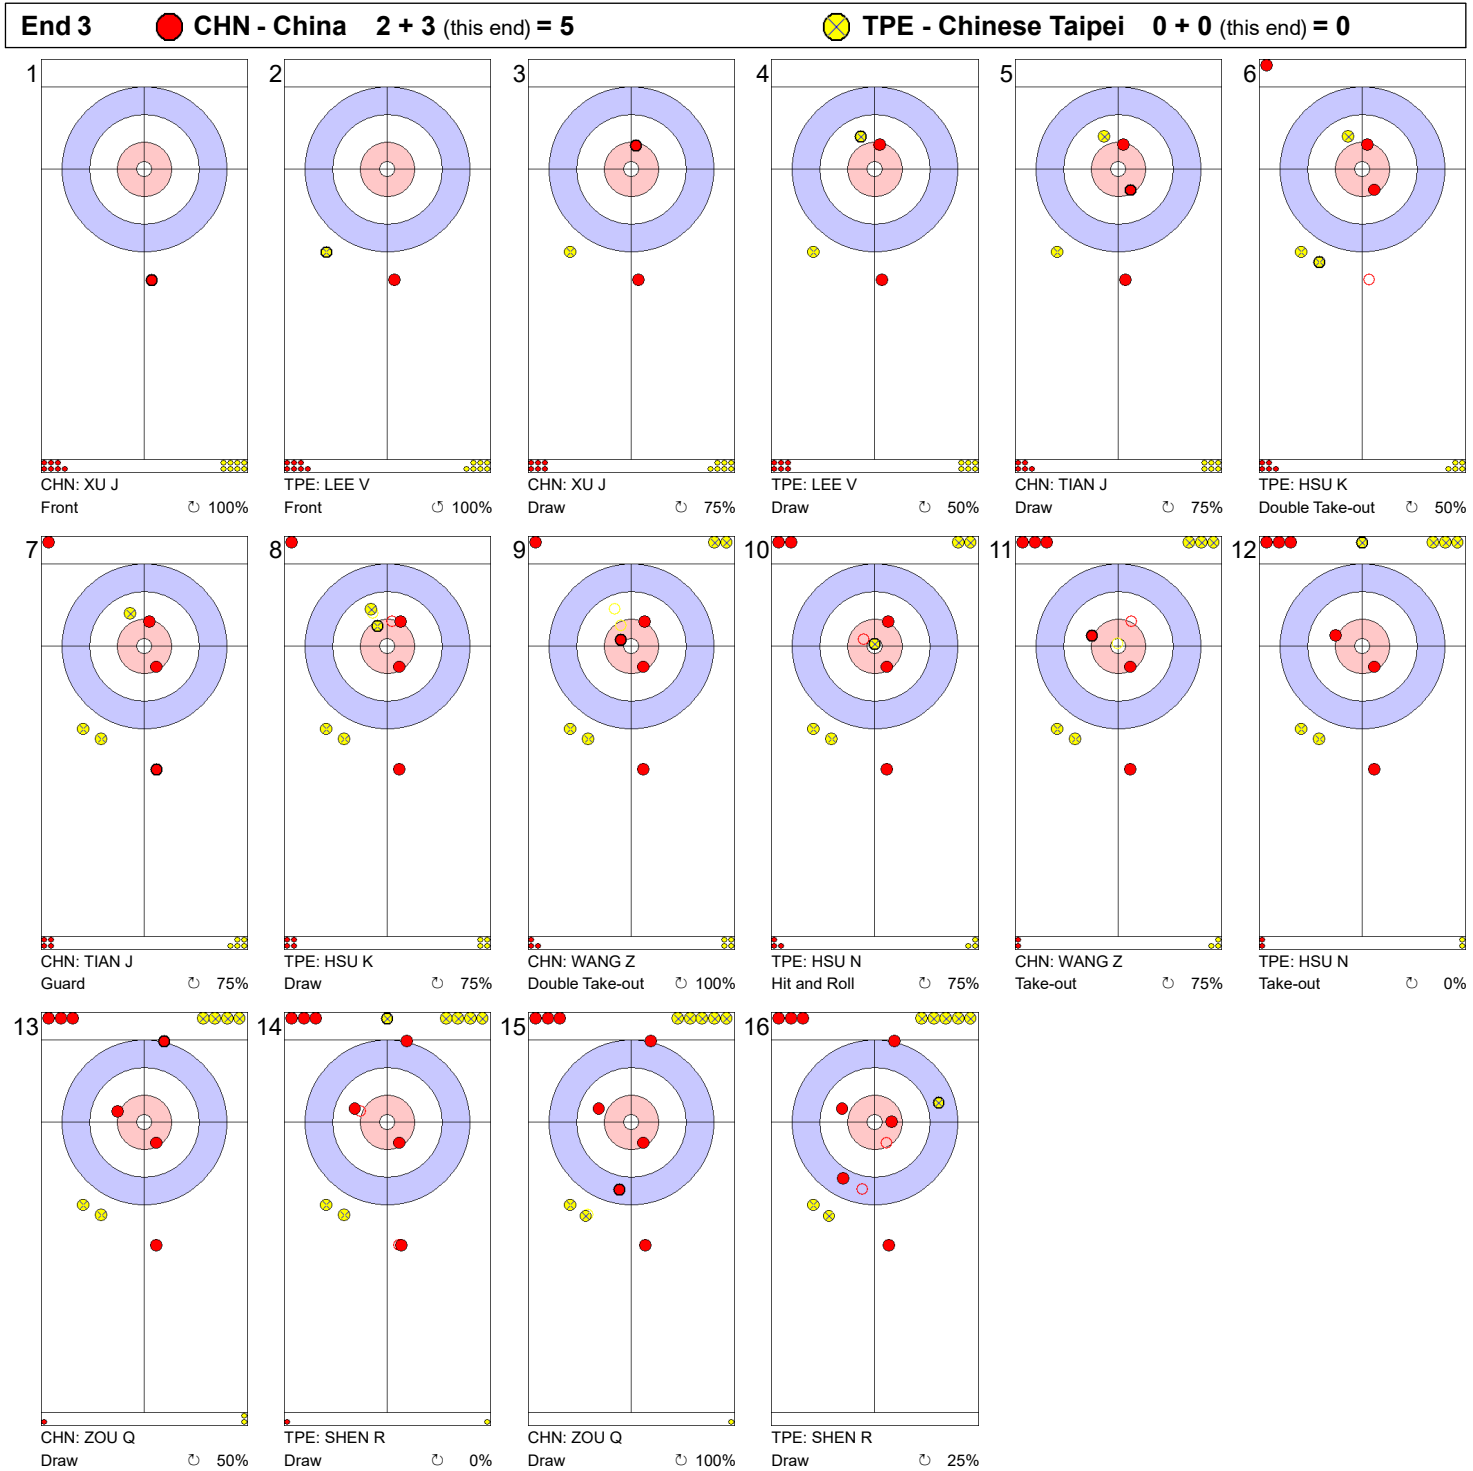

Game - Shot by Shot

Legend:
 ↻ Clockwise ↺ Counter-clockwise - Not considered

Game - Shot by Shot

Legend:
 ↻ Clockwise ↺ Counter-clockwise - Not considered

Game - Shot by Shot

Legend:
 ↻ Clockwise ↺ Counter-clockwise - Not considered

Game - Shot by Shot

Legend:
 ↻ Clockwise ↺ Counter-clockwise - Not considered

Game - Shot by Shot

Legend:
 ↻ Clockwise ↺ Counter-clockwise - Not considered