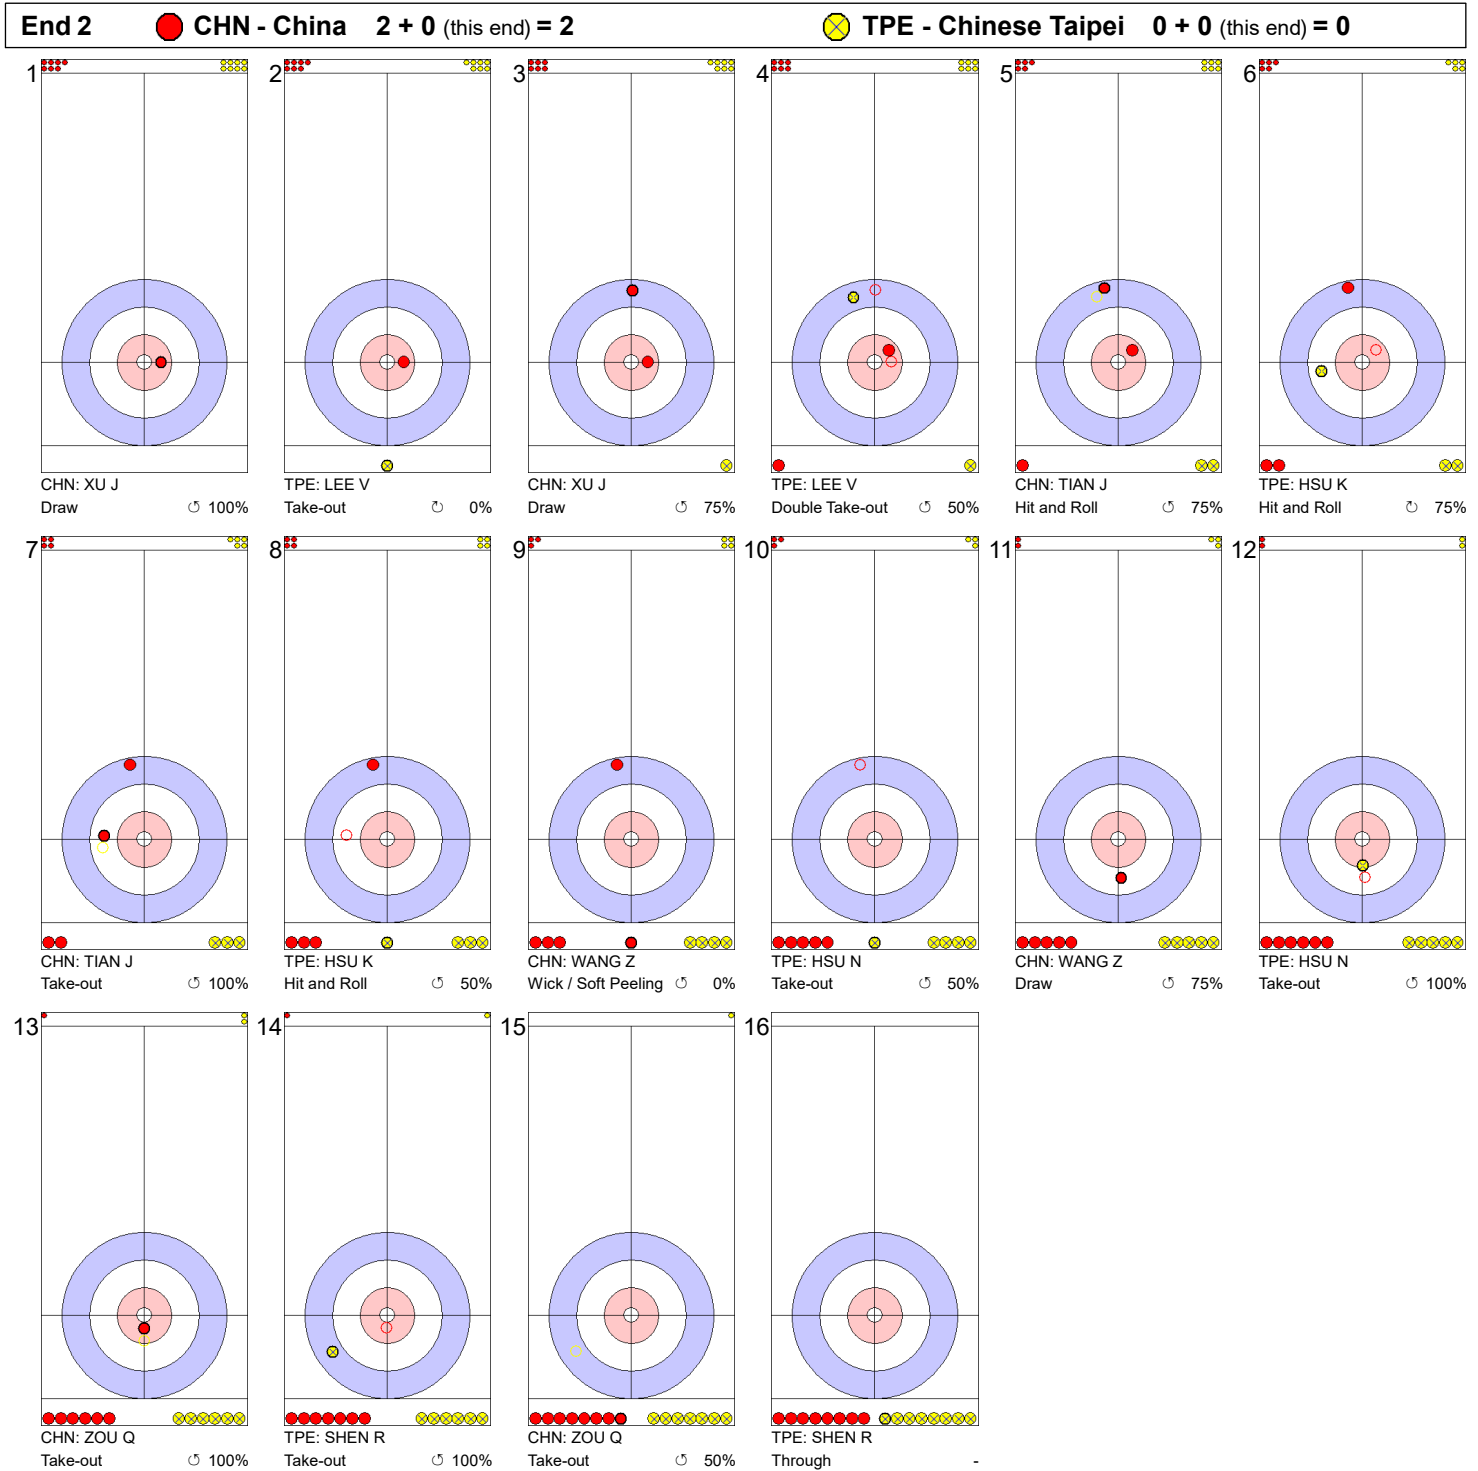

Game - Shot by Shot

Legend:
 ↻ Clockwise ↺ Counter-clockwise - Not considered

Game - Shot by Shot

Legend:
 ↻ Clockwise ↺ Counter-clockwise - Not considered

Game - Shot by Shot

Legend:
 ↻ Clockwise ↺ Counter-clockwise - Not considered

Game - Shot by Shot

Legend:
 ↻ Clockwise ↺ Counter-clockwise - Not considered

Game - Shot by Shot

Legend:
 ↻ Clockwise ↺ Counter-clockwise - Not considered