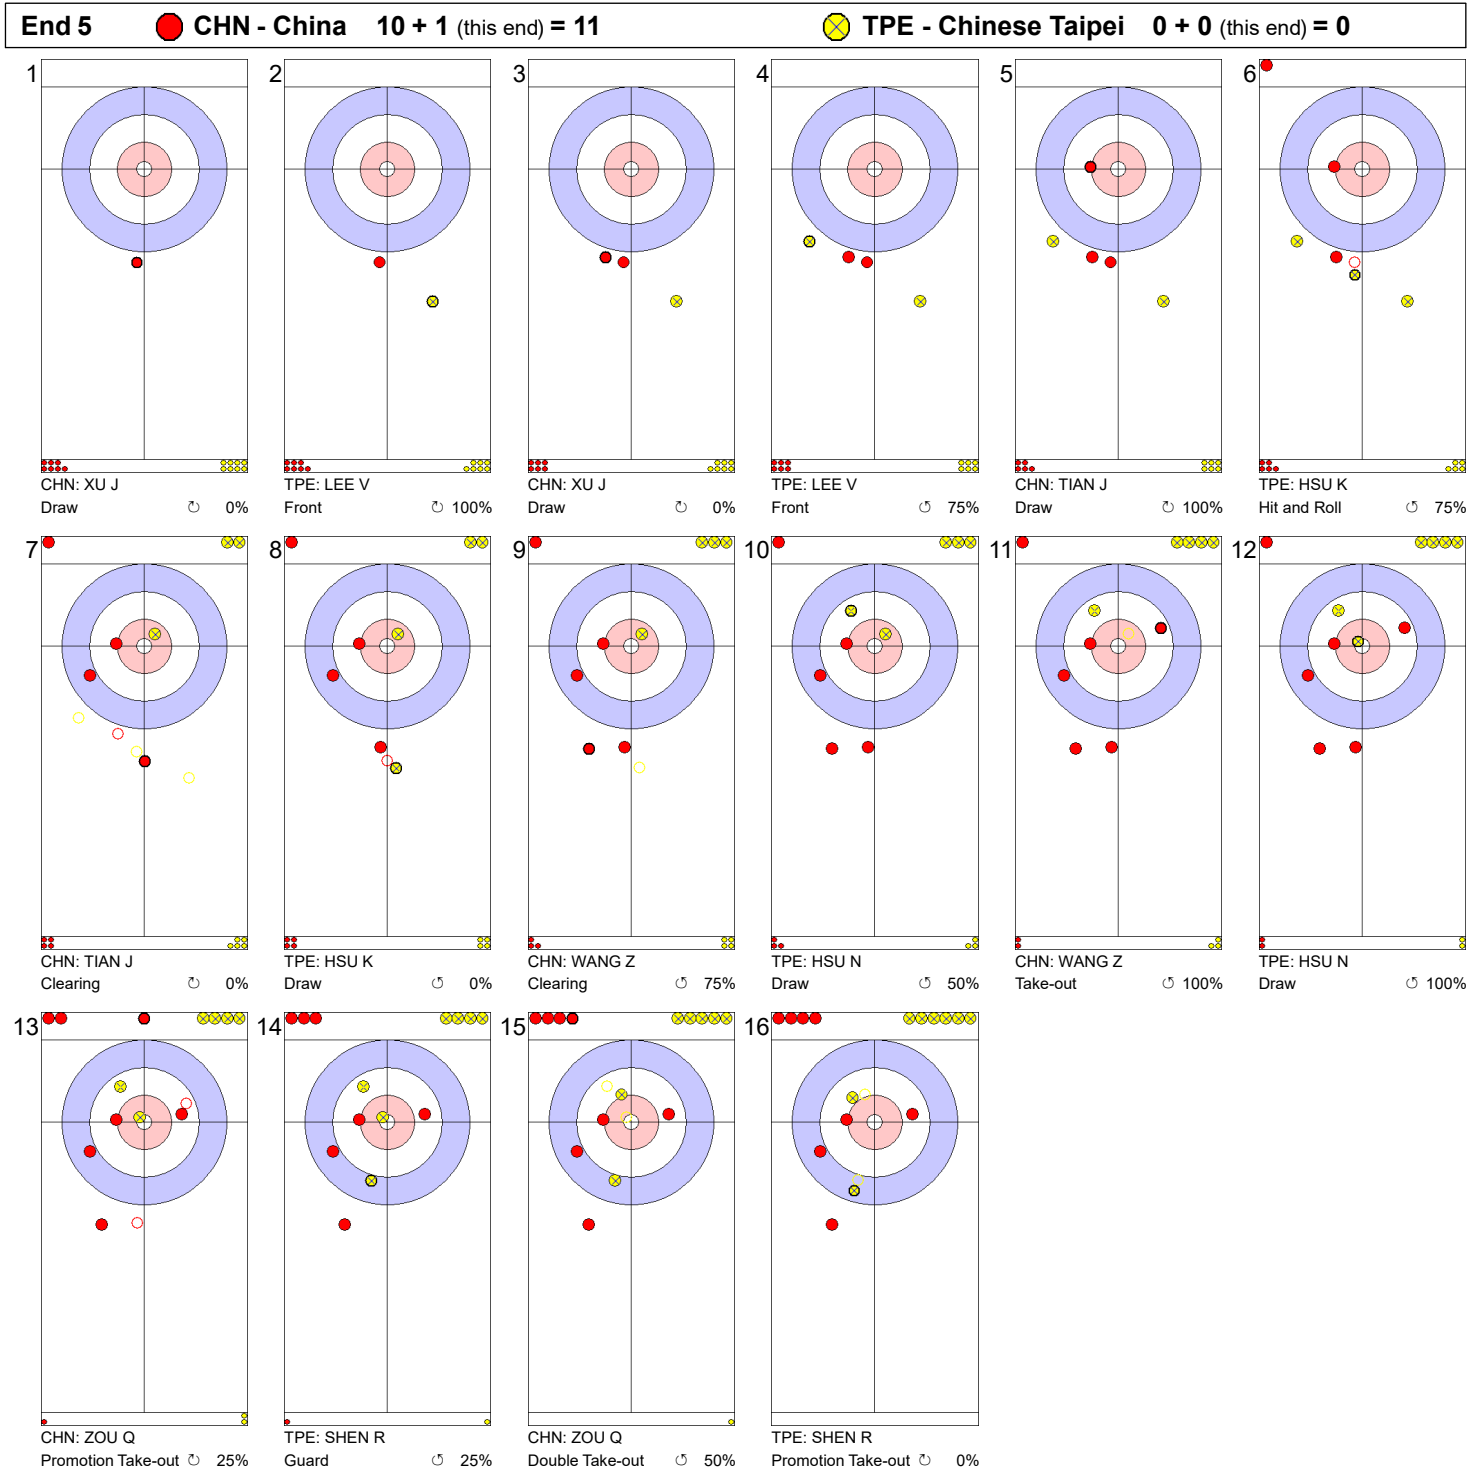

Game - Shot by Shot

Legend:
 ↻ Clockwise ↺ Counter-clockwise - Not considered

Game - Shot by Shot

Legend:
 ↻ Clockwise ↺ Counter-clockwise - Not considered

Game - Shot by Shot

Legend:
 ↻ Clockwise ↺ Counter-clockwise - Not considered

Game - Shot by Shot

Legend:
 ↻ Clockwise ↺ Counter-clockwise - Not considered

Game - Shot by Shot

Legend:
 ↻ Clockwise ↺ Counter-clockwise - Not considered