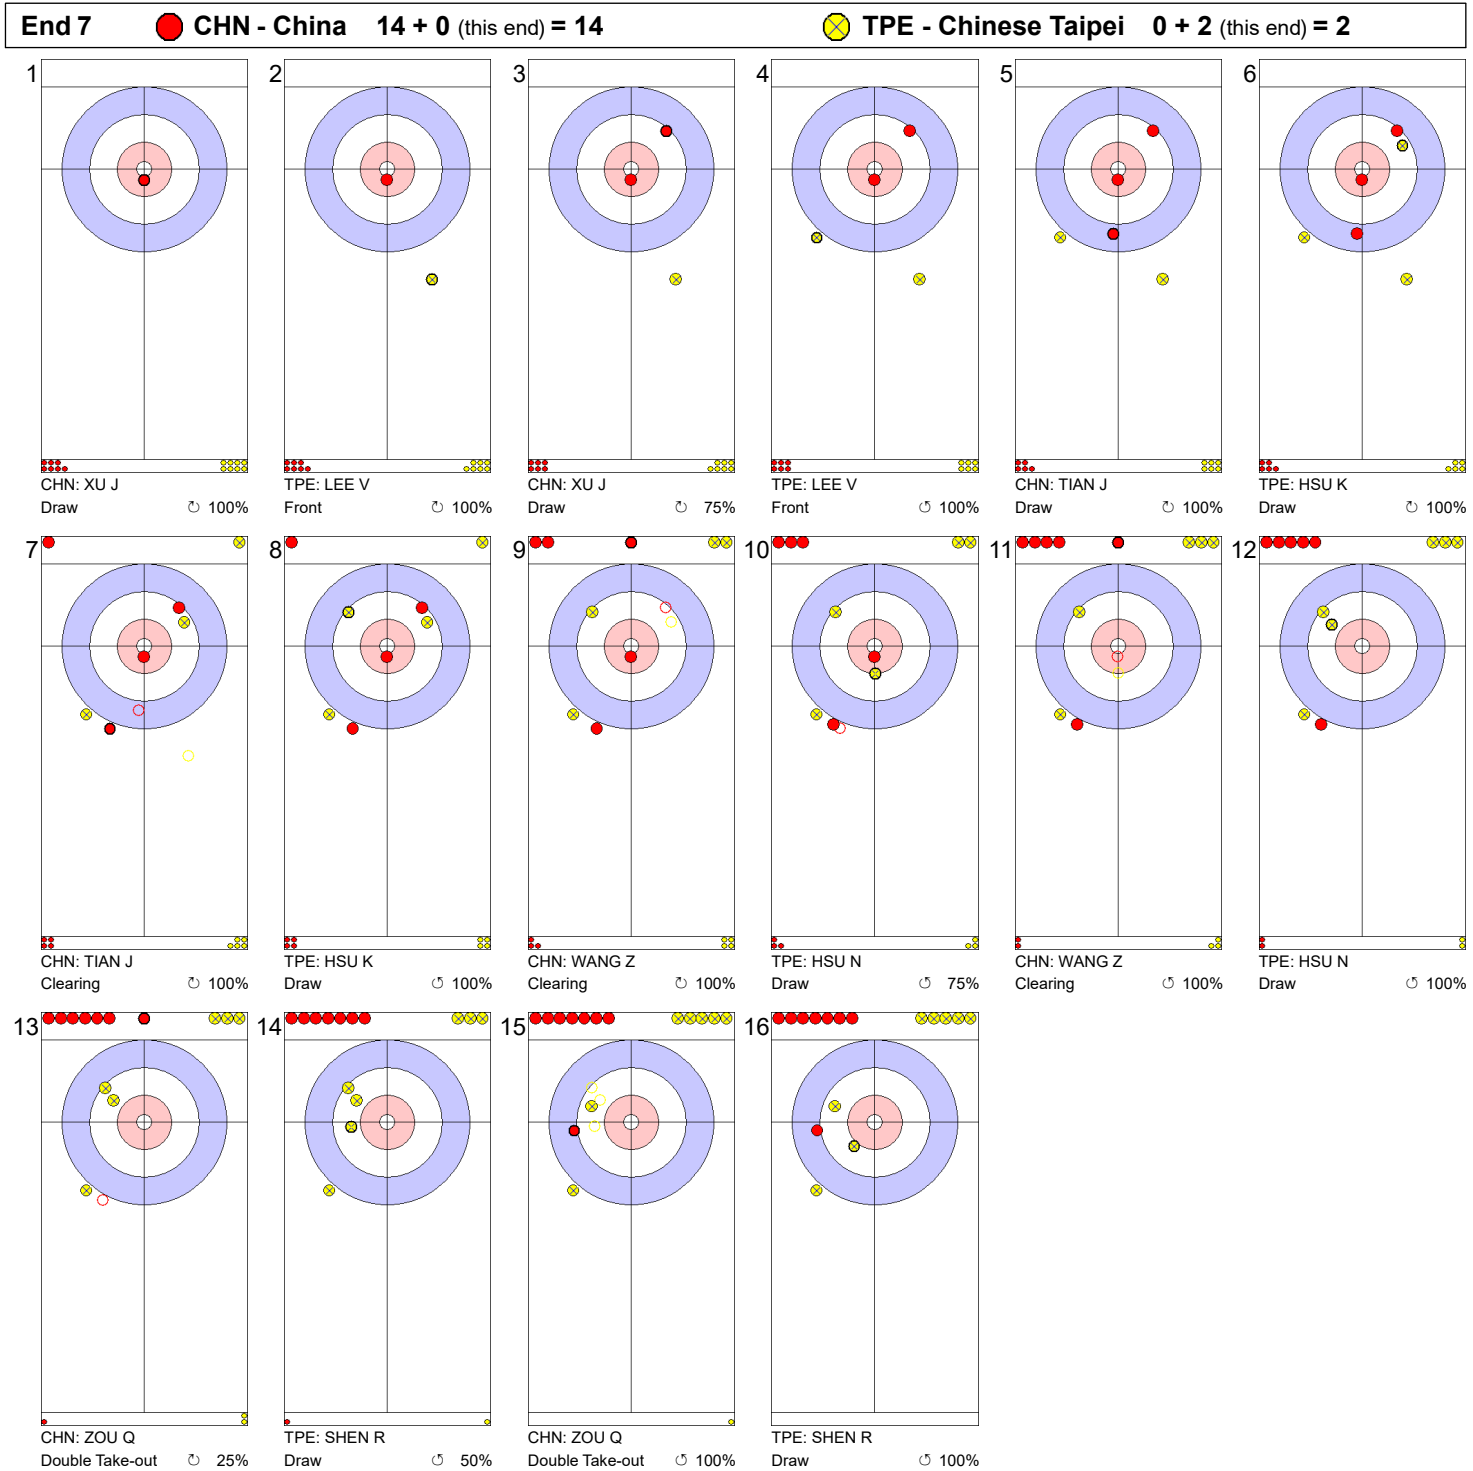

Game - Shot by Shot

Legend:
 ↻ Clockwise ↺ Counter-clockwise - Not considered

Game - Shot by Shot

Legend:
 ↻ Clockwise ↺ Counter-clockwise - Not considered

Game - Shot by Shot

Legend:
 ↻ Clockwise ↺ Counter-clockwise - Not considered

Game - Shot by Shot

Legend:
 ↻ Clockwise ↺ Counter-clockwise - Not considered

Game - Shot by Shot

Legend:
 ↻ Clockwise ↺ Counter-clockwise - Not considered