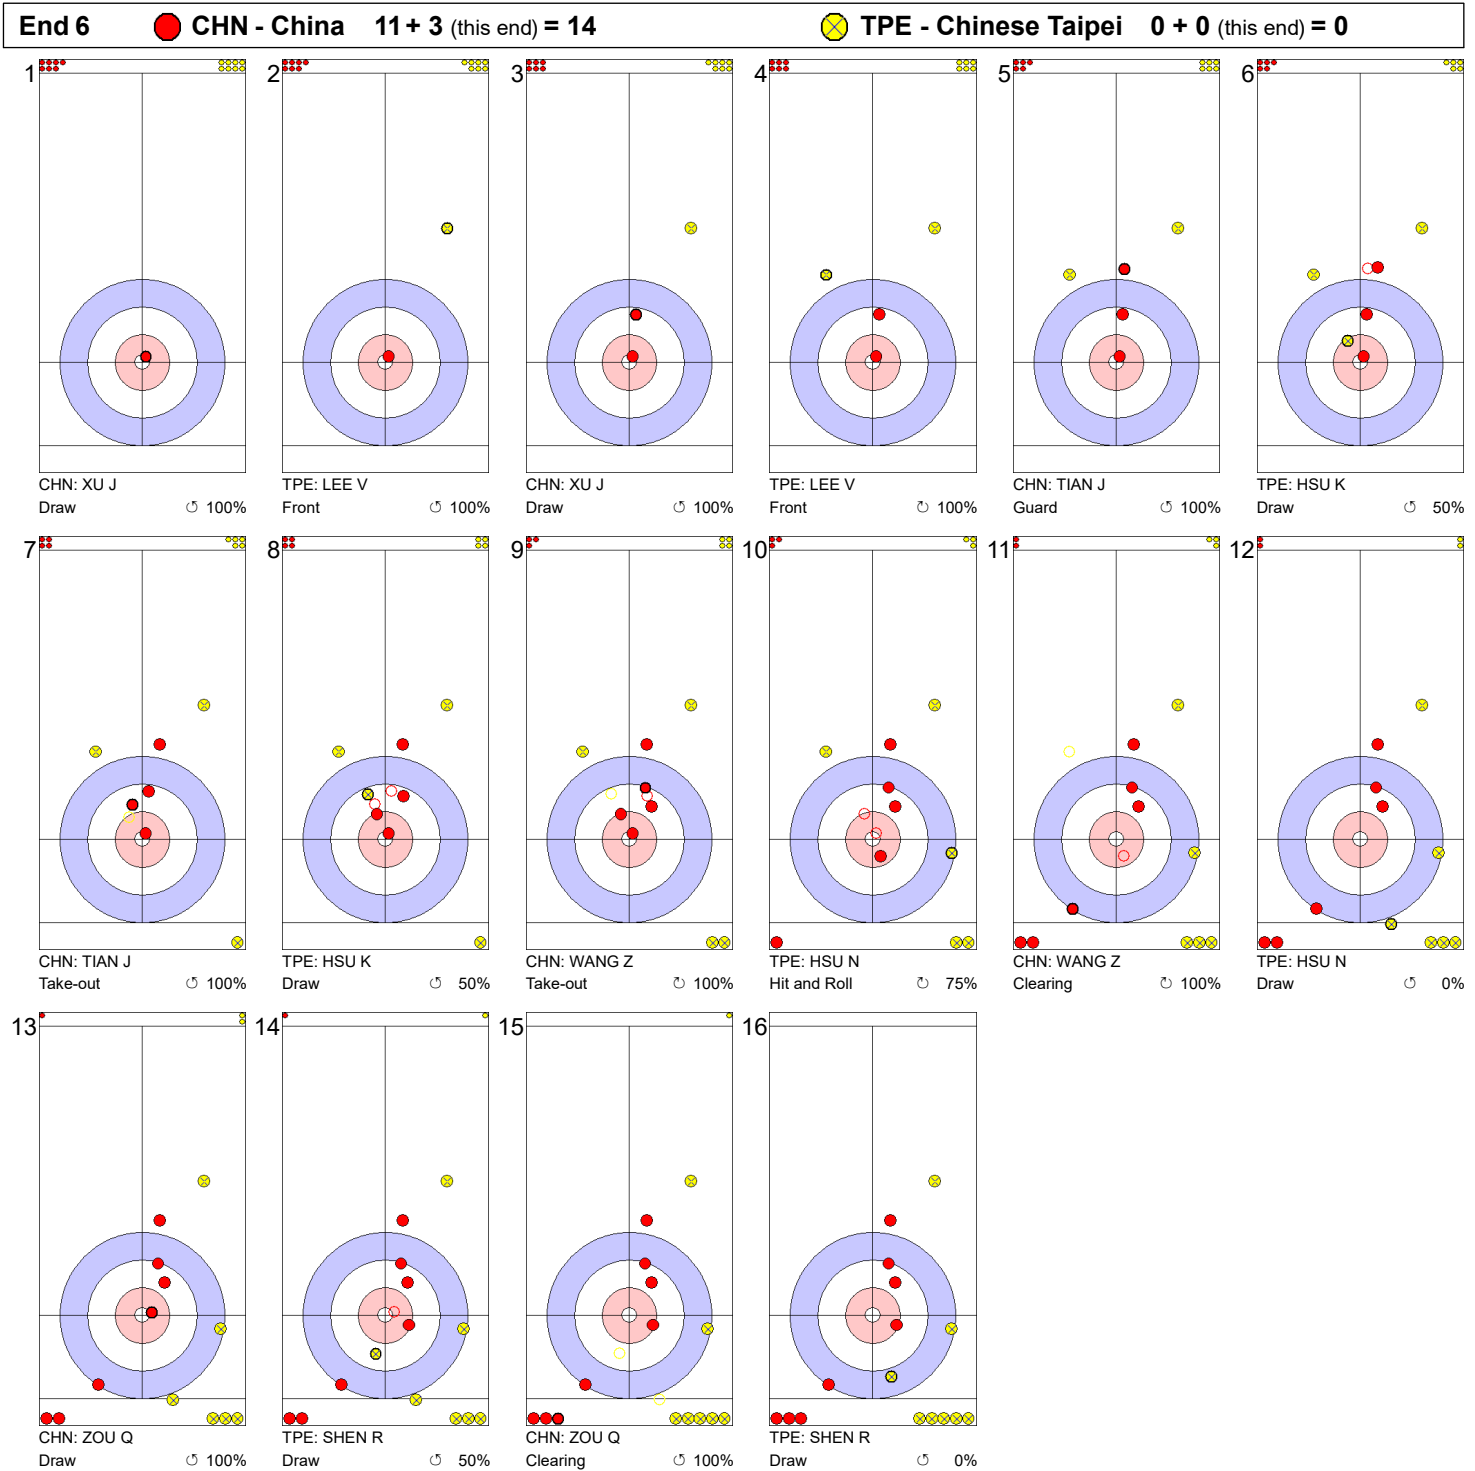

Game - Shot by Shot

Legend:
 ↻ Clockwise ↺ Counter-clockwise - Not considered

Game - Shot by Shot

Legend:
 ↻ Clockwise ↺ Counter-clockwise - Not considered

Game - Shot by Shot

Legend:
 ↻ Clockwise ↺ Counter-clockwise - Not considered

Game - Shot by Shot

Legend:
 ↻ Clockwise ↺ Counter-clockwise - Not considered

Game - Shot by Shot

Legend:
 ↻ Clockwise ↺ Counter-clockwise - Not considered